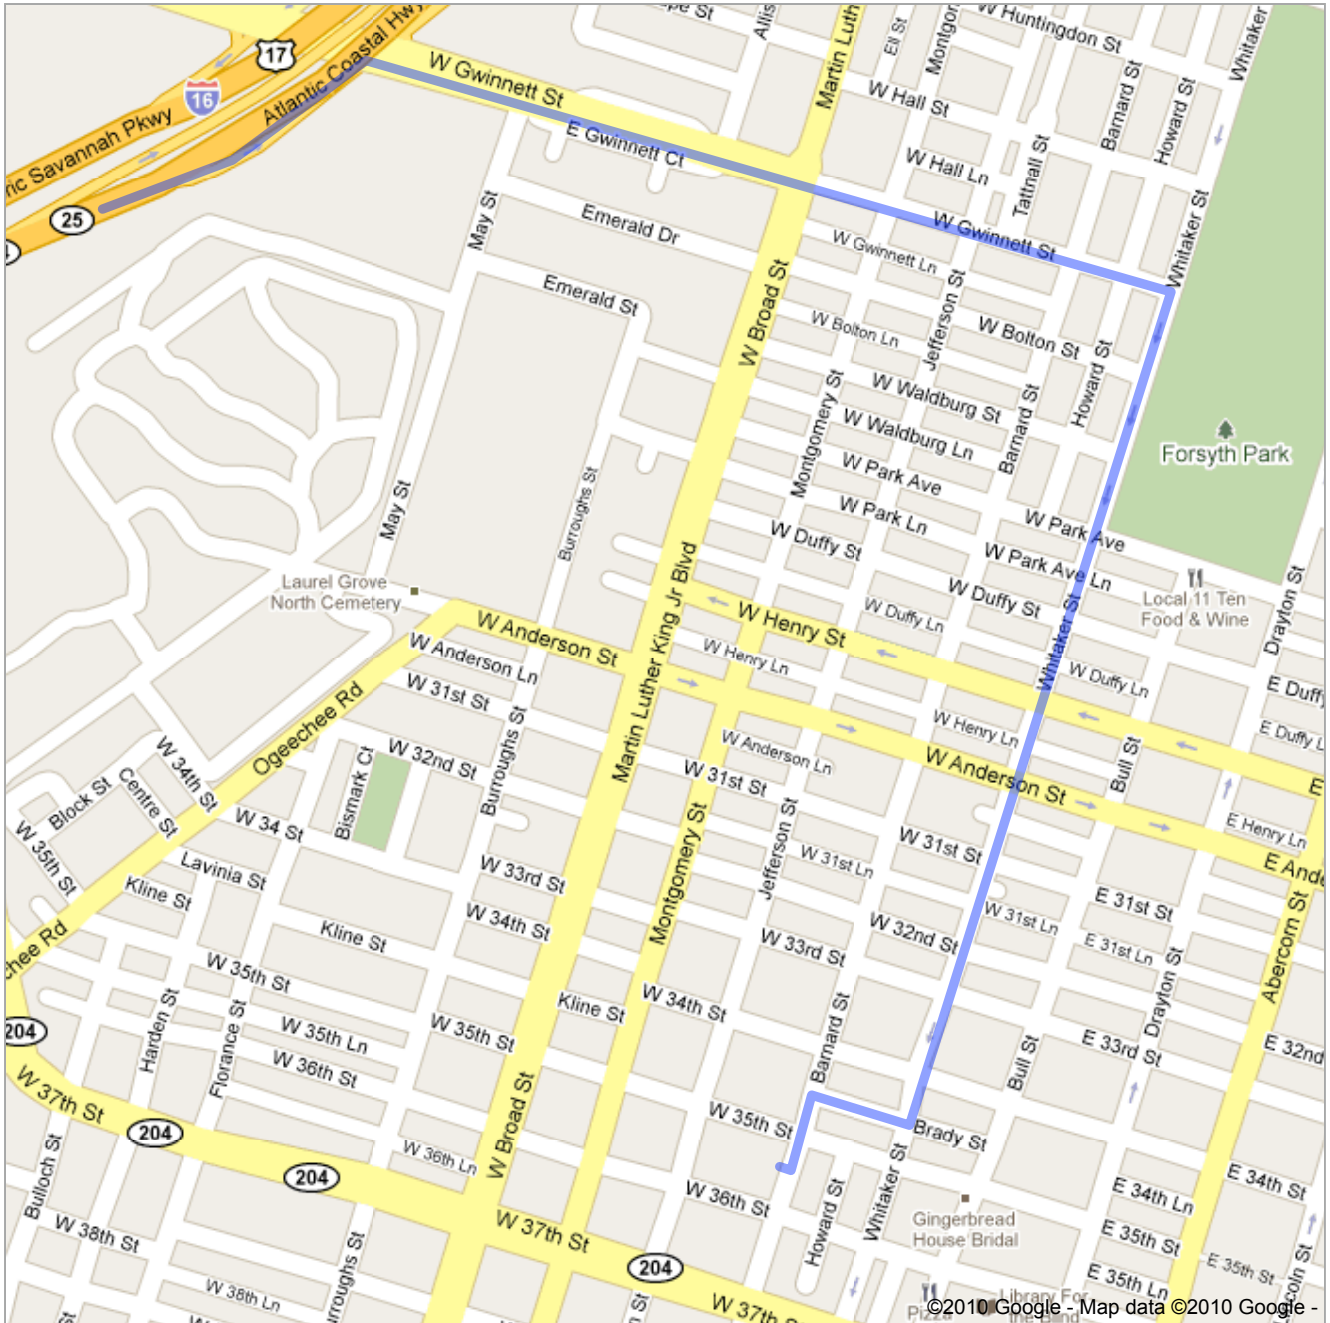

Get Google Maps on your phone

Text the word "GMAPS" to 466453

### Directions to Apple Suite

Exit I-16 at Gwinnett St.

Follow Gwinnett St to Whitaker and turn Right (South).

At Brady St turn right, and make a left at the next stop sign (Barnard). The house will be on your right at the corner of 35th St.

Please don't park in the front off 35th. Off Street parking is provided behind the house on the lane at Barnard.

14 views - Public

Created on Jul 9, 2009 - Updated 13 minutes ago

By [Moss Vacations](#)

[Rate this map](#) - [Write a comment](#)