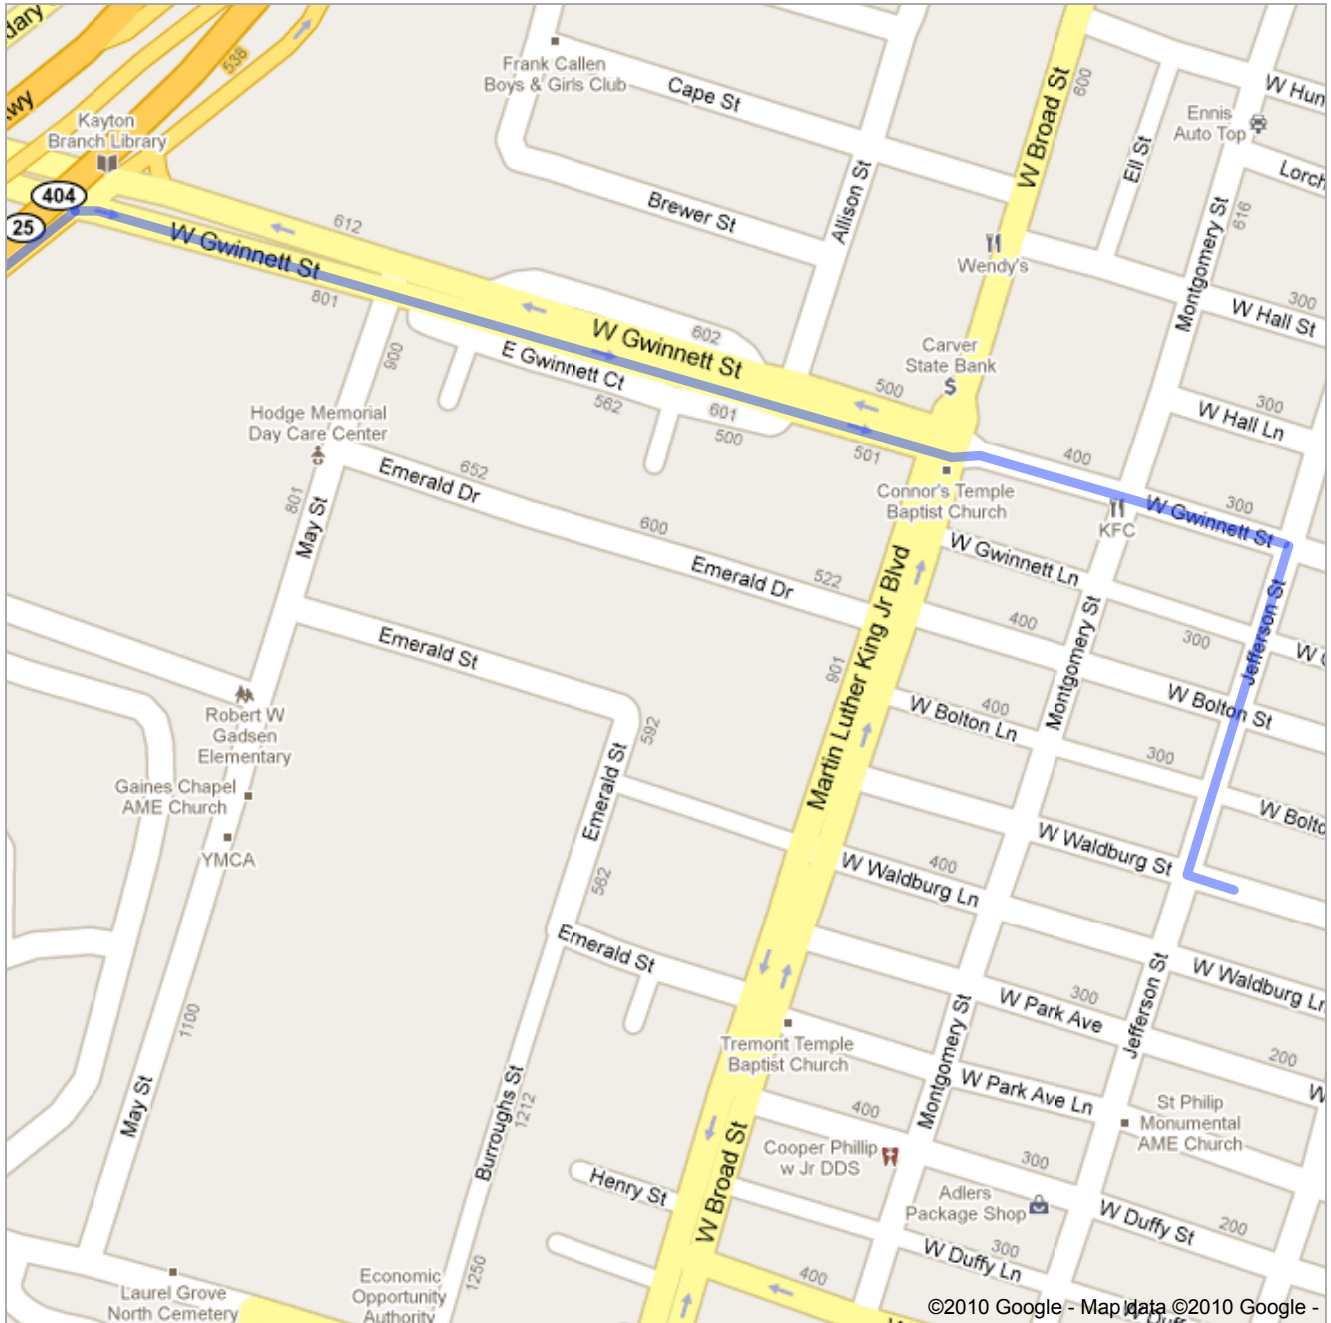

Get Google Maps on your phone
Text the word "GMAPS" to 466453

Untitled

[Directions to Waldburg Apt](#)

Starting from I-16 E

- 1 Head **northeast** on **I-16 E** - go **0.2 mi**
- 2 Take the **Gwinnett St** exit - go **0.2 mi**

- 3 Turn **right** at **W Gwinnett St** - go **0.4 mi**
 - 4 Turn **right** at **Jefferson St** - go **0.1 mi**
 - 5 Turn **left** at **W Waldburg St** - go **85 ft**
- Arriving at W Waldburg St**

Total: **0.9 mi** - about **3 mins**